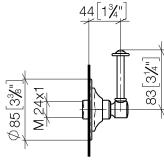

MADISON

---

ST 060 300 2371

ST 060 300 2371

- rotary diverter
- rosette Ø 85 mm

ST 060 300 2371

mm [inches]

Certificates

LGA\_28456.

ST 060 300 2371

**Spare parts list**

No.	Item Number	Name	Quantity used	Delivery time
1	90 27 97 007 00-06	cover	1	10
2	09 23 10 125-00	nut	1	10
3	90 14 10 063 00 90	seal	1	2
4	09 27 37 101-06	rosette	1	10
5	09 30 30 069 90	screw	1	2
6	09 30 11 194 90	disc	1	2
7	09 18 30 007-06	sleeve	1	-
Spare part can no longer be ordered, please order the replacement item				
8	90 28 10 030 00 90	ring	1	2
9	09 12 12 064-06	base	1	-
Spare part can no longer be ordered, please order the replacement item				
10	90 14 15 021 00 90	ring	1	2
11	09 21 02 160-06	cover	1	10
12	09 20 37 101-06	handle	1	10
13	09 20 37 001-06	handle	1	10
14	09 28 22 013 90	pipe	1	2
15	11 170 370-06	MADISON Lever insert - Brushed Platinum	1	10
16	09 30 30 062-06	screw	1	10