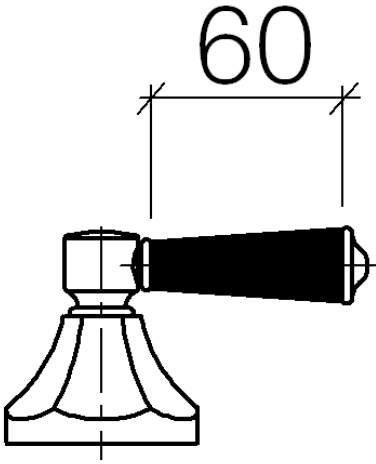

ST 060 300 2371